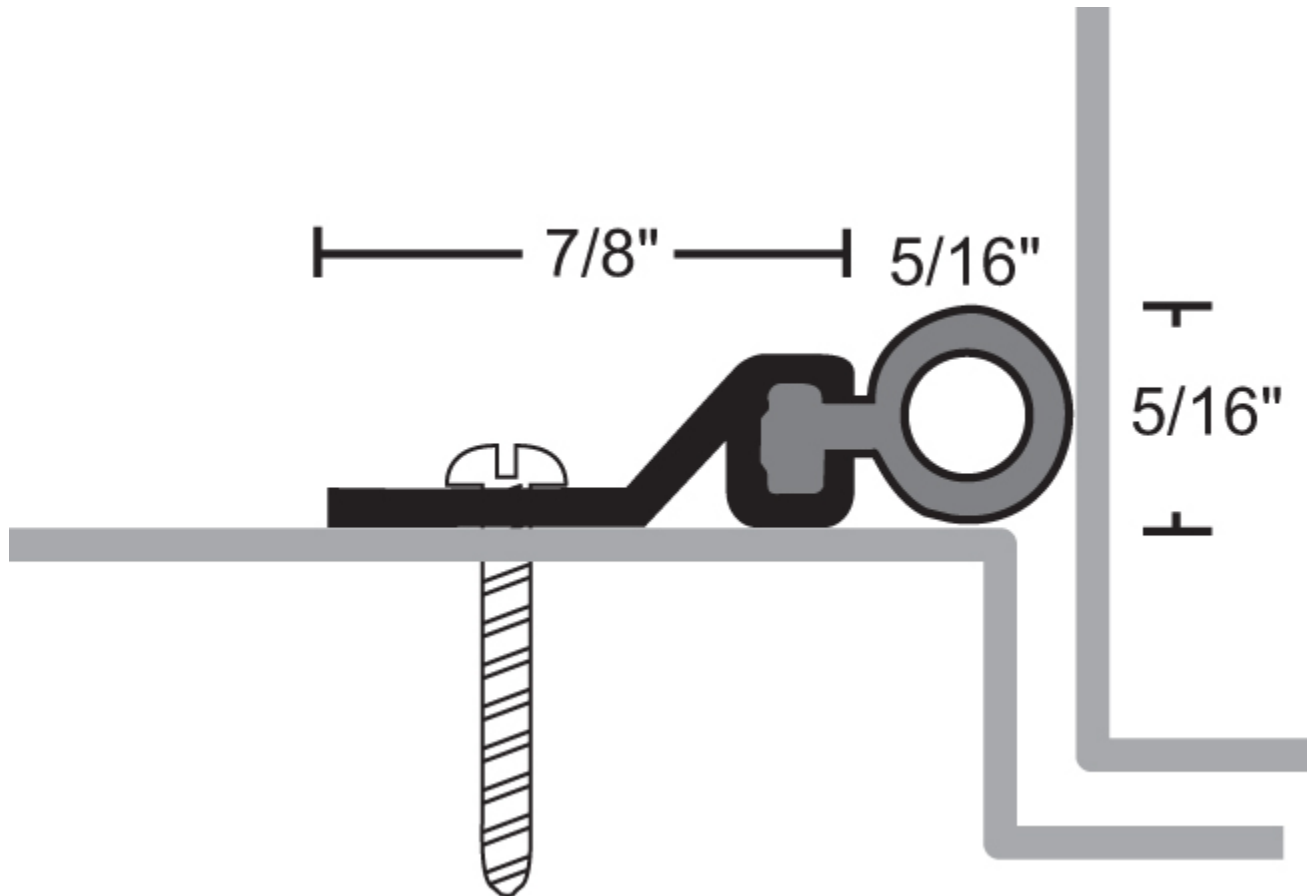

**TRADEMARK
HARDWARE**

WORLD OF QUALITY HARDWARE

Product Specs

SKU: N160U

www.tmhardware.com

845-388-1300

845-388-1388

sales@tmhardware.com