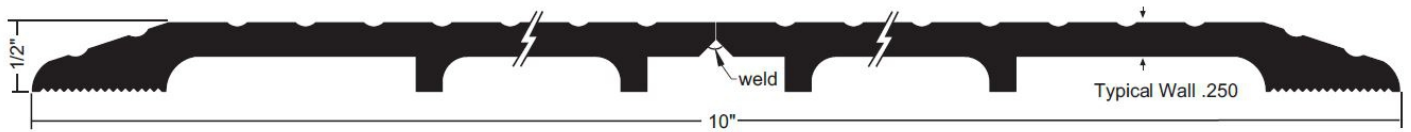

**TRADEMARK
HARDWARE**

WORLD OF QUALITY HARDWARE

Product Specs

SKU: N325HDx325HD

www.tmhardware.com

845-388-1300

845-388-1388

sales@tmhardware.com