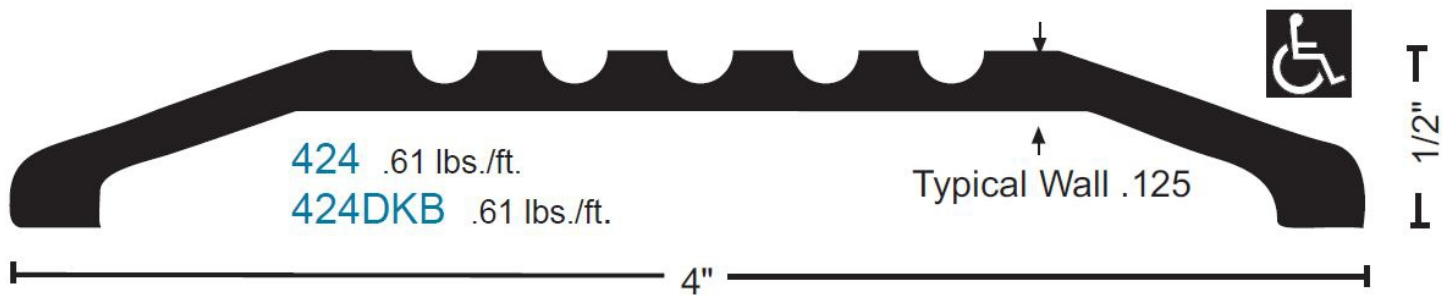

**TRADEMARK
HARDWARE**

WORLD OF QUALITY HARDWARE

Product Specs

SKU: N424

www.tmhardware.com

845-388-1300

845-388-1388

sales@tmhardware.com