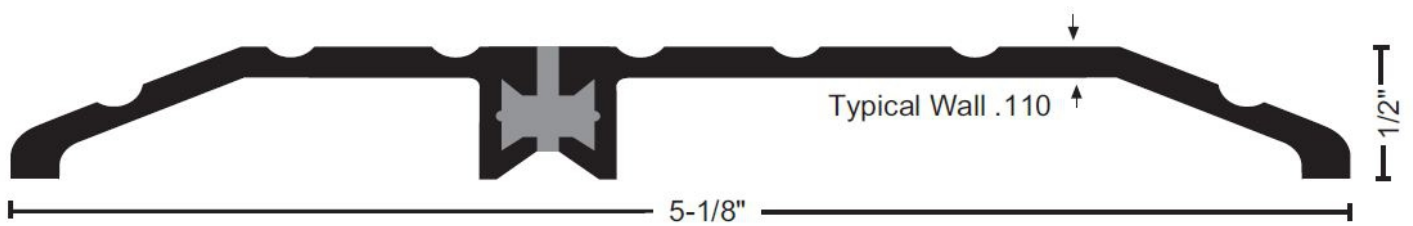

**TRADEMARK
HARDWARE**

WORLD OF QUALITY HARDWARE

Product Specs

SKU: N8425

www.tmhardware.com

845-388-1300

845-388-1388

sales@tmhardware.com