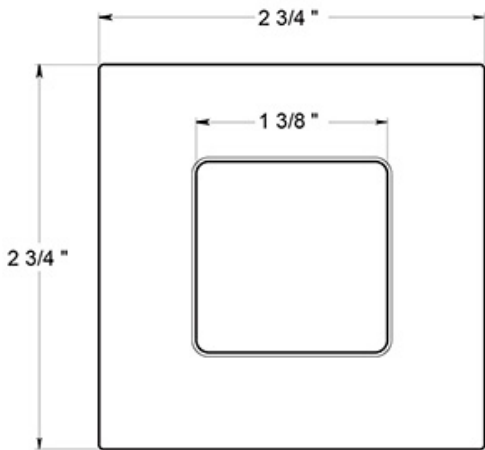

SURFACE PLATE

FRONT VIEW

PROFILE VIEW

BACK PLATE

FRONT VIEW

PROFILE VIEW

ATTACHED PARTS

FRONT VIEW

BACK VIEW

PROFILE VIEW

SKU: DFPS234