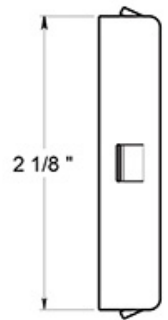

SURFACE PLATE

FRONT VIEW

PROFILE VIEW

BACK PLATE

FRONT VIEW

PROFILE VIEW

ATTACHED PARTS

FRONT VIEW

BACK VIEW

PROFILE VIEW

SKU: DFPS234