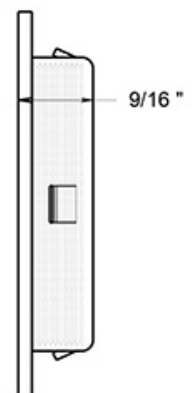

SURFACE PLATE

FRONT VIEW

PROFILE VIEW

BACK PLATE

FRONT VIEW

PROFILE VIEW

ATTACHED PARTS

FRONT VIEW

BACK VIEW

PROFILE VIEW

SKU: DFPS234