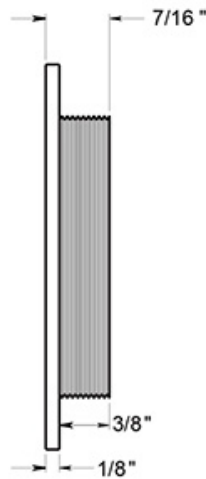

SURFACE PLATE

FRONT VIEW

PROFILE VIEW

BACK PLATE

FRONT VIEW

PROFILE VIEW

ATTACHED PARTS

FRONT VIEW

BACK VIEW

PROFILE VIEW

SKU: DFPS234