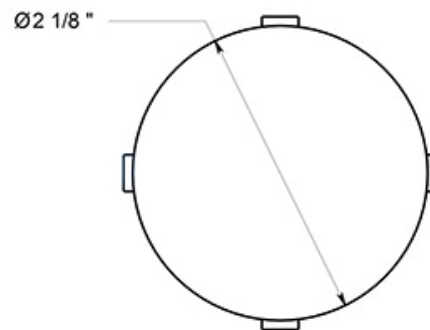

SURFACE PLATE

FRONT VIEW

PROFILE VIEW

BACK PLATE

FRONT VIEW

PROFILE VIEW

ATTACHED PARTS

FRONT VIEW

BACK VIEW

PROFILE VIEW

SKU: DFPS234